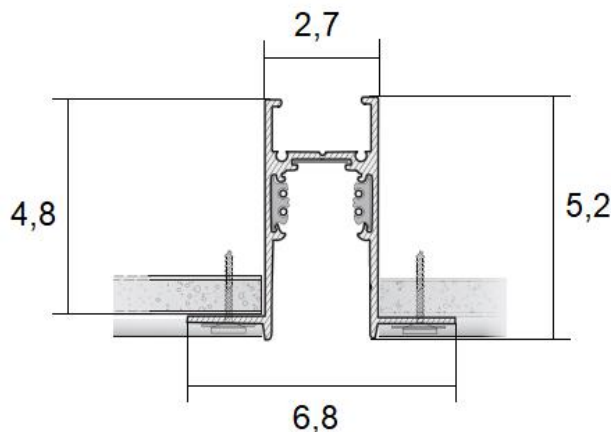

AZzardo[®]
LIGHTING

ALFA TRACK MAGNETIC52 2m GIPS1BK-2M
AZ4865, EAN 5901238448655

Dimensions height / width / length [cm]

Product	5,2 x 6,8 x 200
Mounting inlet:	4,8 x 2,7 x 200
Ceiling base:	N/A x N/A x N/A
Shades	N/A x N/A x N/A

Shipping info height / width / length [cm]

BOX 1:	5,2 x 6,8 x 200
BOX 2:	N/A x N/A x N/A
BOX 3:	N/A x N/A x N/A
Net weight [kg]	2,2
Gross weight [kg]	2,2

Energy efficiency

Azzardo Sp. z o.o.
ul. Strzeszyńska 33 60-479 Poznań,
NIP: 929-185-75-07

www.azzardolighting.com

Product Specifications

Line	TECHNICAL
Type	TRACK LINE
Type of track	ALFA MAGNETIC
Color	MATTE BLACK
Material	ALUMINIUM
Light source	N/A
Type of socket	N/A
Lumens	N/A
Kelvins	N/A
Beam angle	N/A
Dimmable	N/A
CCT	N/A
RGB	N/A
RA	N/A
App remote control	N/A
Remote control	N/A
Voltage	48V
Power	N/A
Switch location	N/A
Protection class	N/A
Tilt	N/A
Rotation	N/A